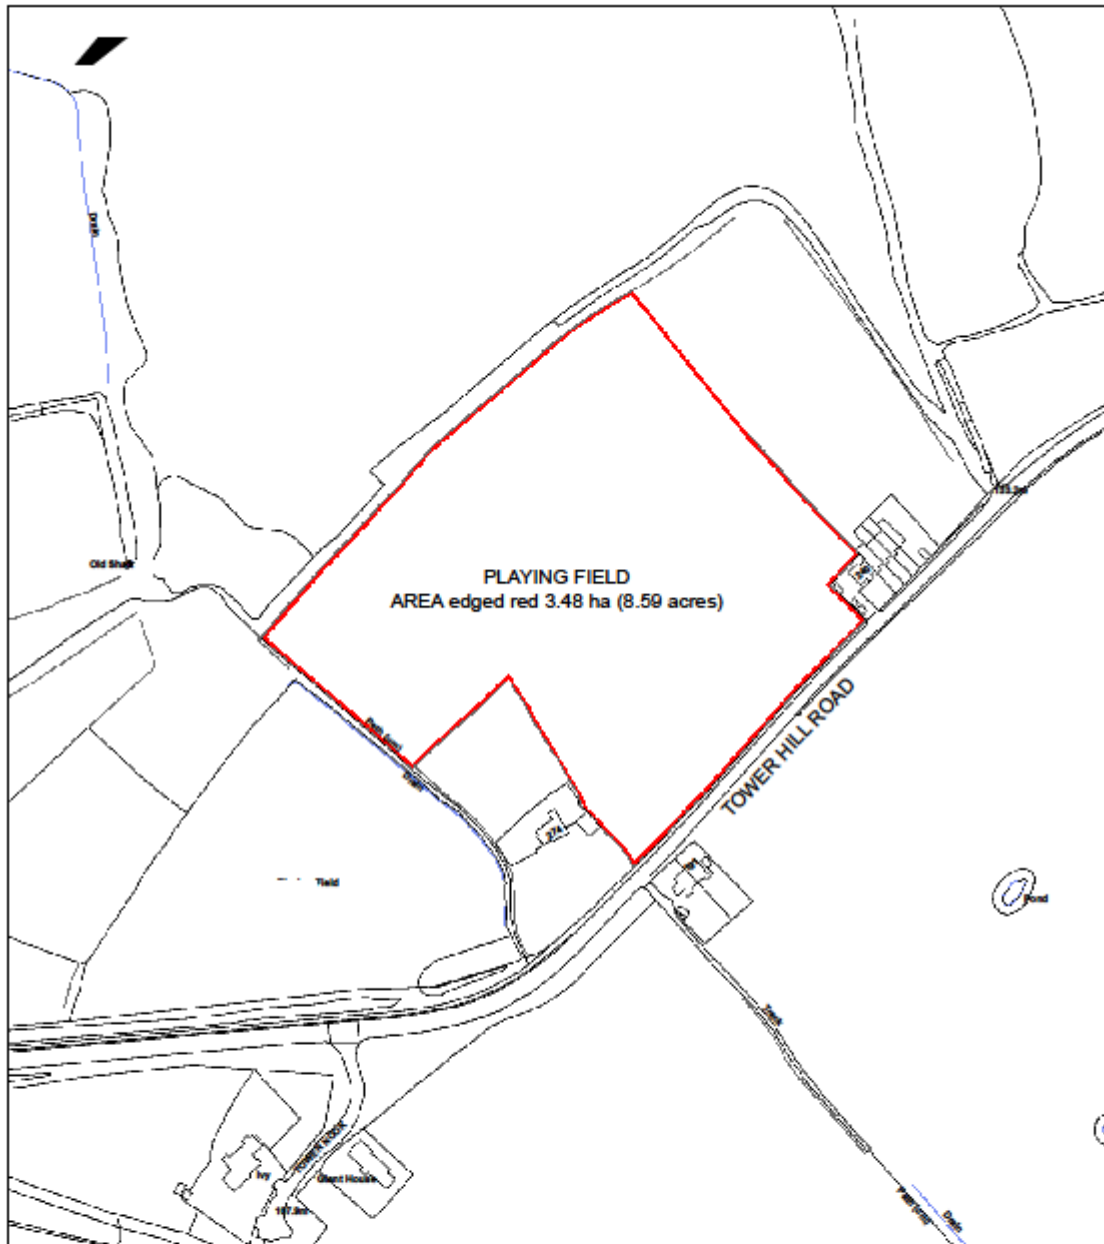

Appendix 1 – Tower Hill Playing Field, UpHolland

West Lancashire Borough Council

Plan Title

TOWER HILL ROAD PLAYING FIELDS, UPHOLLAND
DEED C320 LAN96043 16/07/2010

Crown Copyright. All Rights Reserved. Licence No. 100024309.

Scale 1:2,500